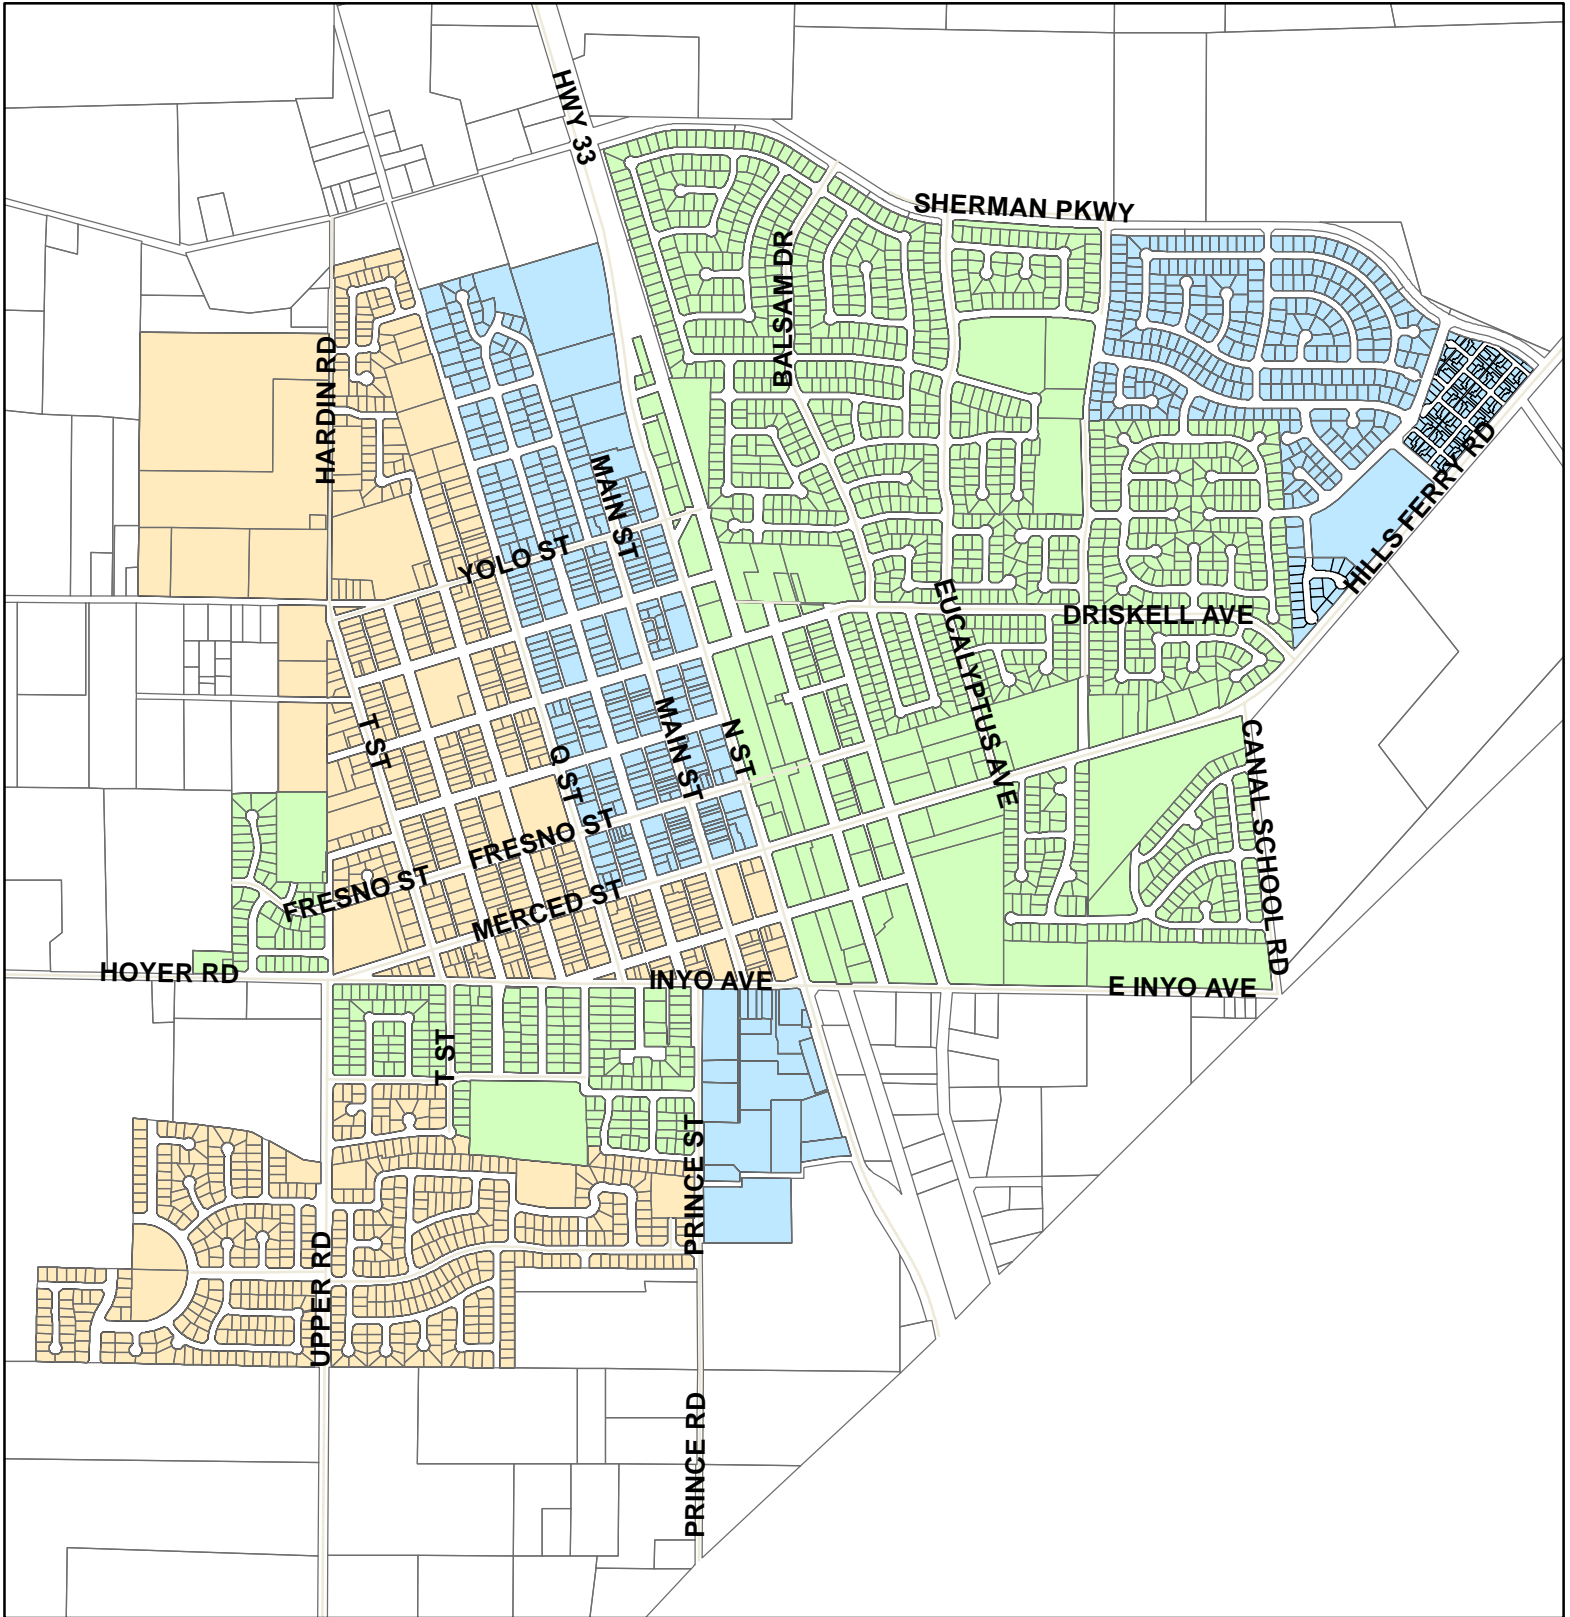

# Newman Garbage Collection Schedule

## Legend

-  Monday
-  Tuesday
-  Wednesday